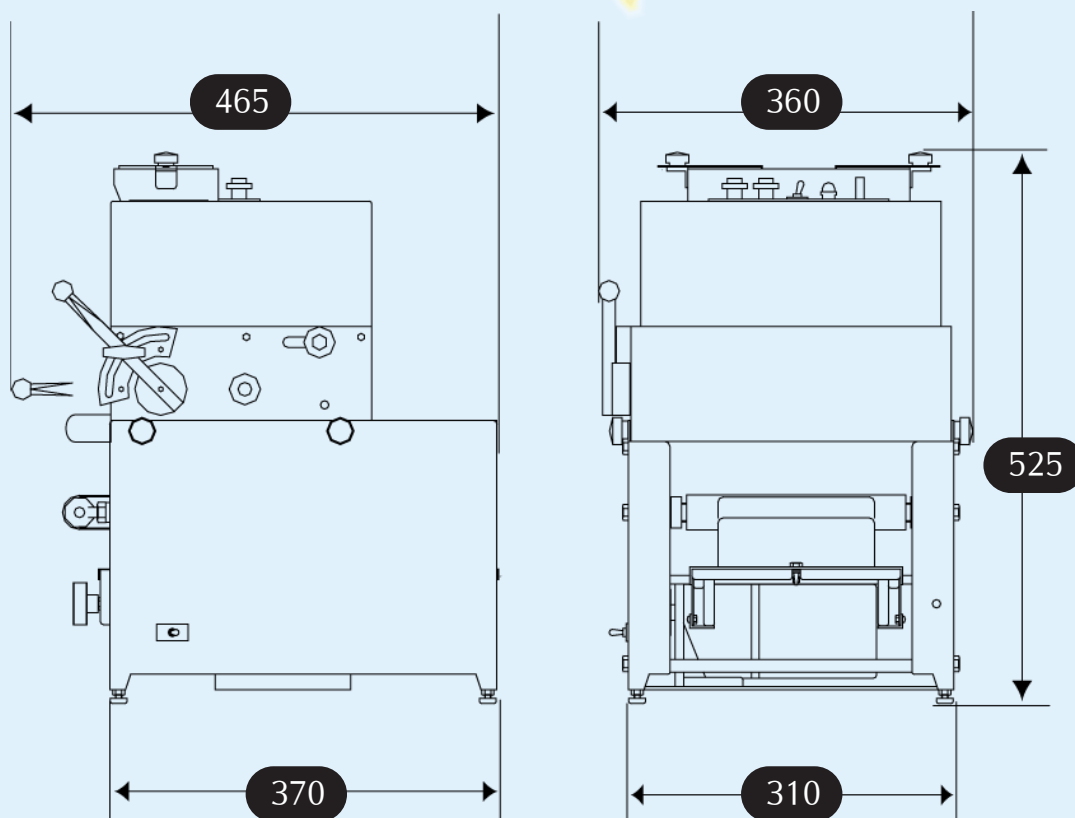

Uses a 100-volt household power supply that can be easily used. The installation space is 37 cm × 31 cm, and the weight is 40 kg, so it is a compact size that can be moved by one person.

Easy to clean and easy to repair

The width of the feed opening (maximum approximately 200mm) and the flipping plate can be easily adjusted to fit the dough.

The width adjustment plate and flipping plate can be removed for cleaning.

"It comes with adjustable feet to prevent wobbling during use.

Dimensional Drawing (Units: mm)

Specifications (Units: mm)

Model	Roller length	Roller gap	Dimensions	Motor	Weight	Applicable Dough Quantity
SN-1	220	0.5 ~ 15	465×360×525	100V 120w	40kg	30g ~ 220g

For product details and the latest information, please visit our website. If you are using a smartphone, please use the QR code on the right.