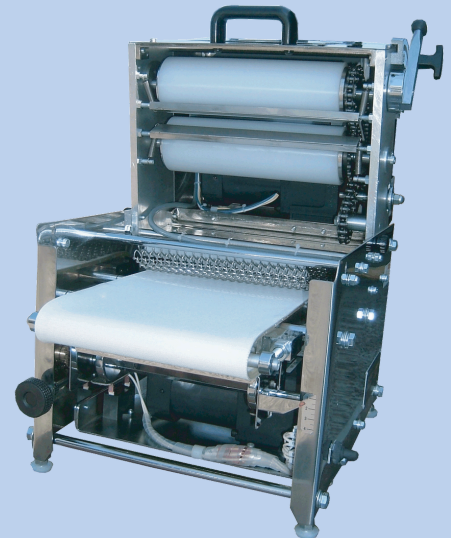

MINI TOP MOLDER

SN-1

**Mini mini moulder smaller than a
baking sheet**

**Easy to open and
easy to clean**

Can be used in 100 volts for home use

Recommended for bakeries

MASAKI

Easy to install and move

Uses a 100-volt household power supply that can be easily used. The installation space is 37 cm × 31 cm, and the weight is 40 kg, so it is a compact size that can be moved by one person.

Easy to clean and easy to repair

The width of the feed opening (maximum approximately 200mm) and the flipping plate can be easily adjusted to fit the dough.

The width adjustment plate and flipping plate can be removed for cleaning.

"It comes with adjustable feet to prevent wobbling during use.

The hopper part is processed with fluororesin and is gentle on the fabric in combination with resin rolls.

The exterior is made of stainless steel and is hygienic.

Forming and stretching

In addition to shaping dock bread, bread, etc., it is also possible to flatten for wrapping such as ampang bread with the reverse rotation function of the conveyor.